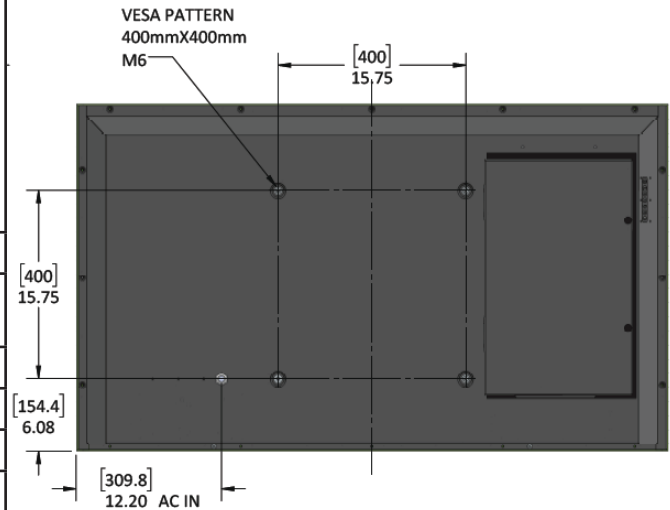

Specifications

SunBriteTV Model SB-5574HD

LCD Screen	55-inch diagonal Color Active Matrix TFT LED LCD
Resolution	3840 x 2160 UHD 4k
Aspect Ratio	16:9
Blacklight Brightness - Surface Luminance, white	350 nits (cd/m2)
Contrast Ratio	4000:1
Frame Rate	60hz
H/V Viewing Angle	178° by 178°
Response Time	6.5 milliseconds
TV formats	2160p*, 1080p, 1080i, 720p, 720i, 480p, 480i * using HDMI only
Input Connectors:	
RF	Antenna/CATV (NTSC/ATSC/QAM) x1
HDMI	HDMI Input x4 (Supports HDMI 1.4, HDMI 2.0, HDCP 1.4 & HDCP 2.2)
Video Composite	Composite Video x1, L/R Audio Inputs x1
Video Component	YPbPr plus Stereo Audio x1
Control Set	Discrete IR Control, Concealed rear IR receiver
Audio Out	Tos-Link Optical audio (Fixed) Analog RCA jacks (variable)
Speakers	20 Watt downfiring internal speakers
Exterior	Powder-coated aluminum
Colors	Black only
Input Power	100-240 VAC, 50-60 Hz 2.8A Max (125 watts/1.0a@120v)
Operating Temp.	32° to 104° F. (0° to 40° C.)
Non-op. Temp.	-24° to 140° F. (-31° to 60° C.)
Accessories Included	Weatherproof remote control with battery, Dust Cover
TV Dimensions	49.6" W x 29" H x 3.86" D 1480mm W x 863mm H x 102mm D
TV Weight	51 lbs.(23.1 kgs)
Residential Warranty	1 year

2.08.2017

Specifications are subject to change.

Call: (864) 881-1675

SunBriteTV Veranda Series Technical Specifications