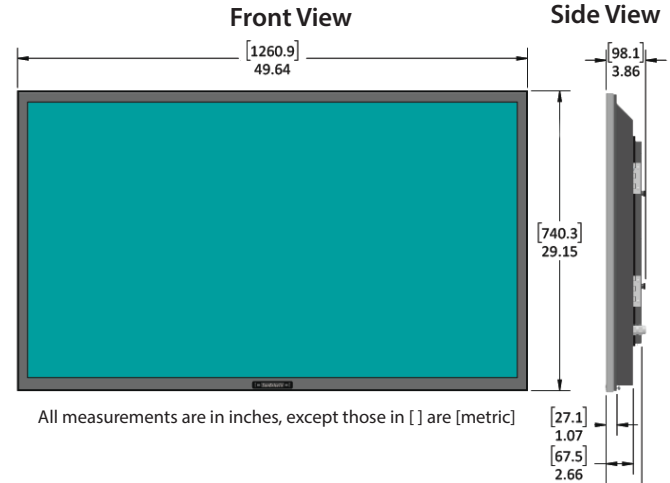

Specifications

SunBriteTV Model SB-5574HD

LCD Screen	55-inch diagonal Color Active Matrix TFT LED LCD
Resolution	3840 x 2160 UHD 4k
Aspect Ratio	16:9
Blacklight Brightness - Surface Luminance, white	350 nits (cd/m2)
Contrast Ratio	4000:1
Frame Rate	60hz
H/V Viewing Angle	178° by 178°
Response Time	6.5 milliseconds
TV formats	2160p*, 1080p, 1080i, 720p, 720i, 480p, 480i * using HDMI only
Input Connectors:	
RF	Antenna/CATV (NTSC/ATSC/QAM) x1
HDMI	HDMI Input x4 (Supports HDMI 1.4, HDMI 2.0, HDCP 1.4 & HDCP 2.2)
Video Composite	Composite Video x1, L/R Audio Inputs x1
Video Component	YPbPr plus Stereo Audio x1
Control Set	Discrete IR Control, Concealed rear IR receiver
Audio Out	Tos-Link Optical audio (Fixed) Analog RCA jacks (variable)
Speakers	20 Watt downfiring internal speakers
Exterior	Powder-coated aluminum
Colors	Black only
Input Power	100-240 VAC, 50-60 Hz 2.8A Max (125 watts/1.0a@120v)
Operating Temp.	32° to 104° F. (0° to 40° C.)
Non-op. Temp.	-24° to 140° F. (-31° to 60° C.)
Accessories Included	Weatherproof remote control with battery, Dust Cover
TV Dimensions	49.6" W x 29" H x 3.86" D 1480mm W x 863mm H x 102mm D
TV Weight	51 lbs.(23.1 kgs)
Residential Warranty	1 year

2.08.2017

Specifications are subject to change.

Call: (864) 881-1675

SunBriteTV Veranda Series Technical Specifications